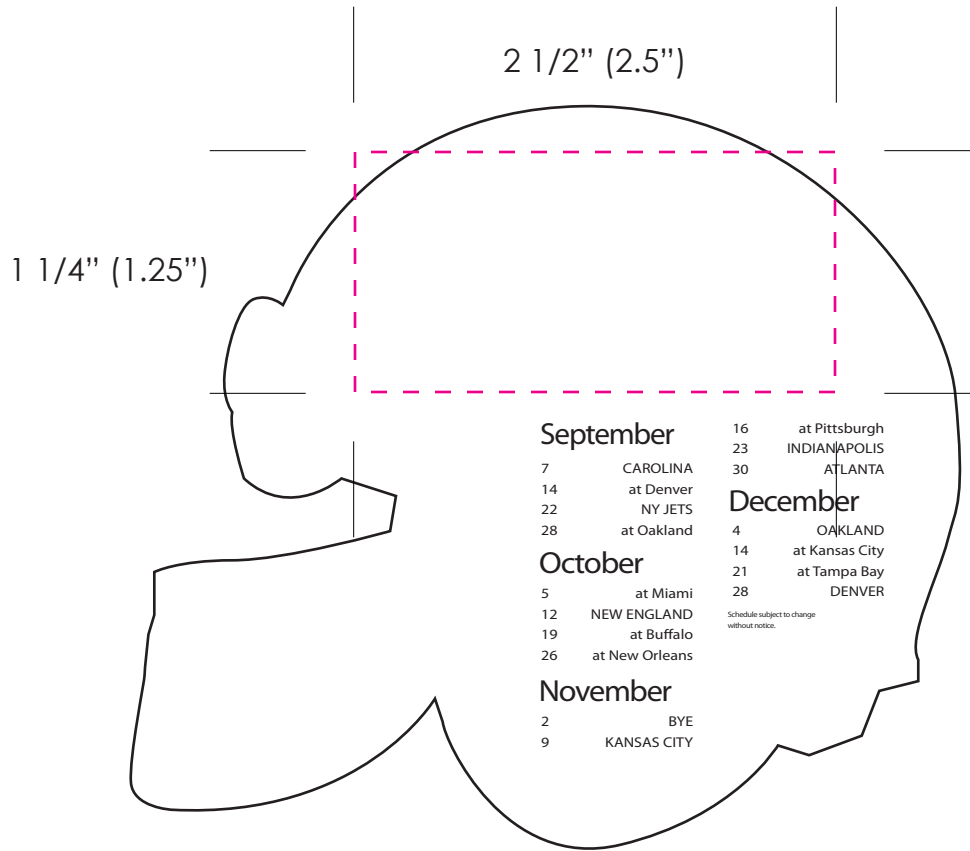

Item: VLT5

Magnetic Football Schedule

4.25"