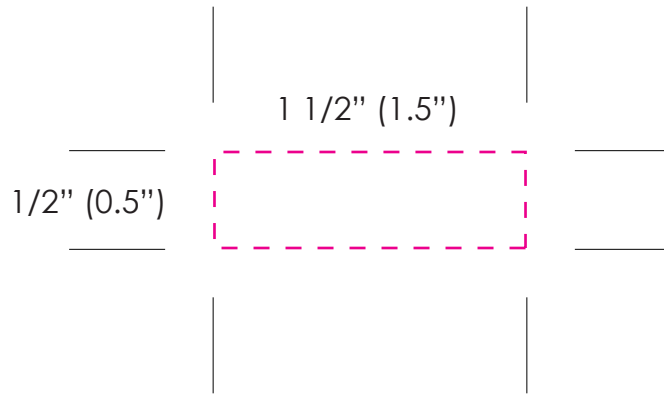

Item: FLRC

Slim Line LED Flashlight Key Chain

Side One

Side Two