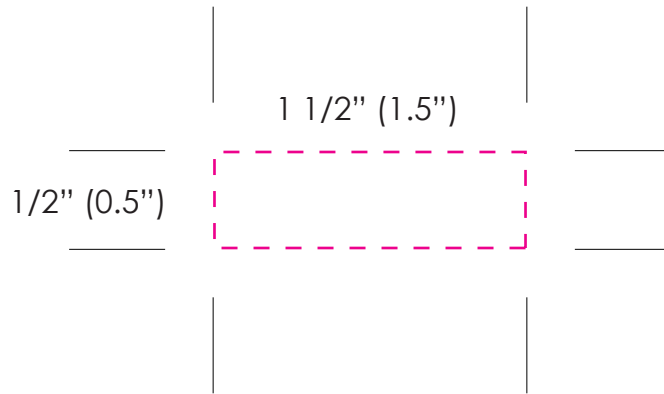

Item: FLRC

Slim Line LED Flashlight Key Chain

Side One

Side Two